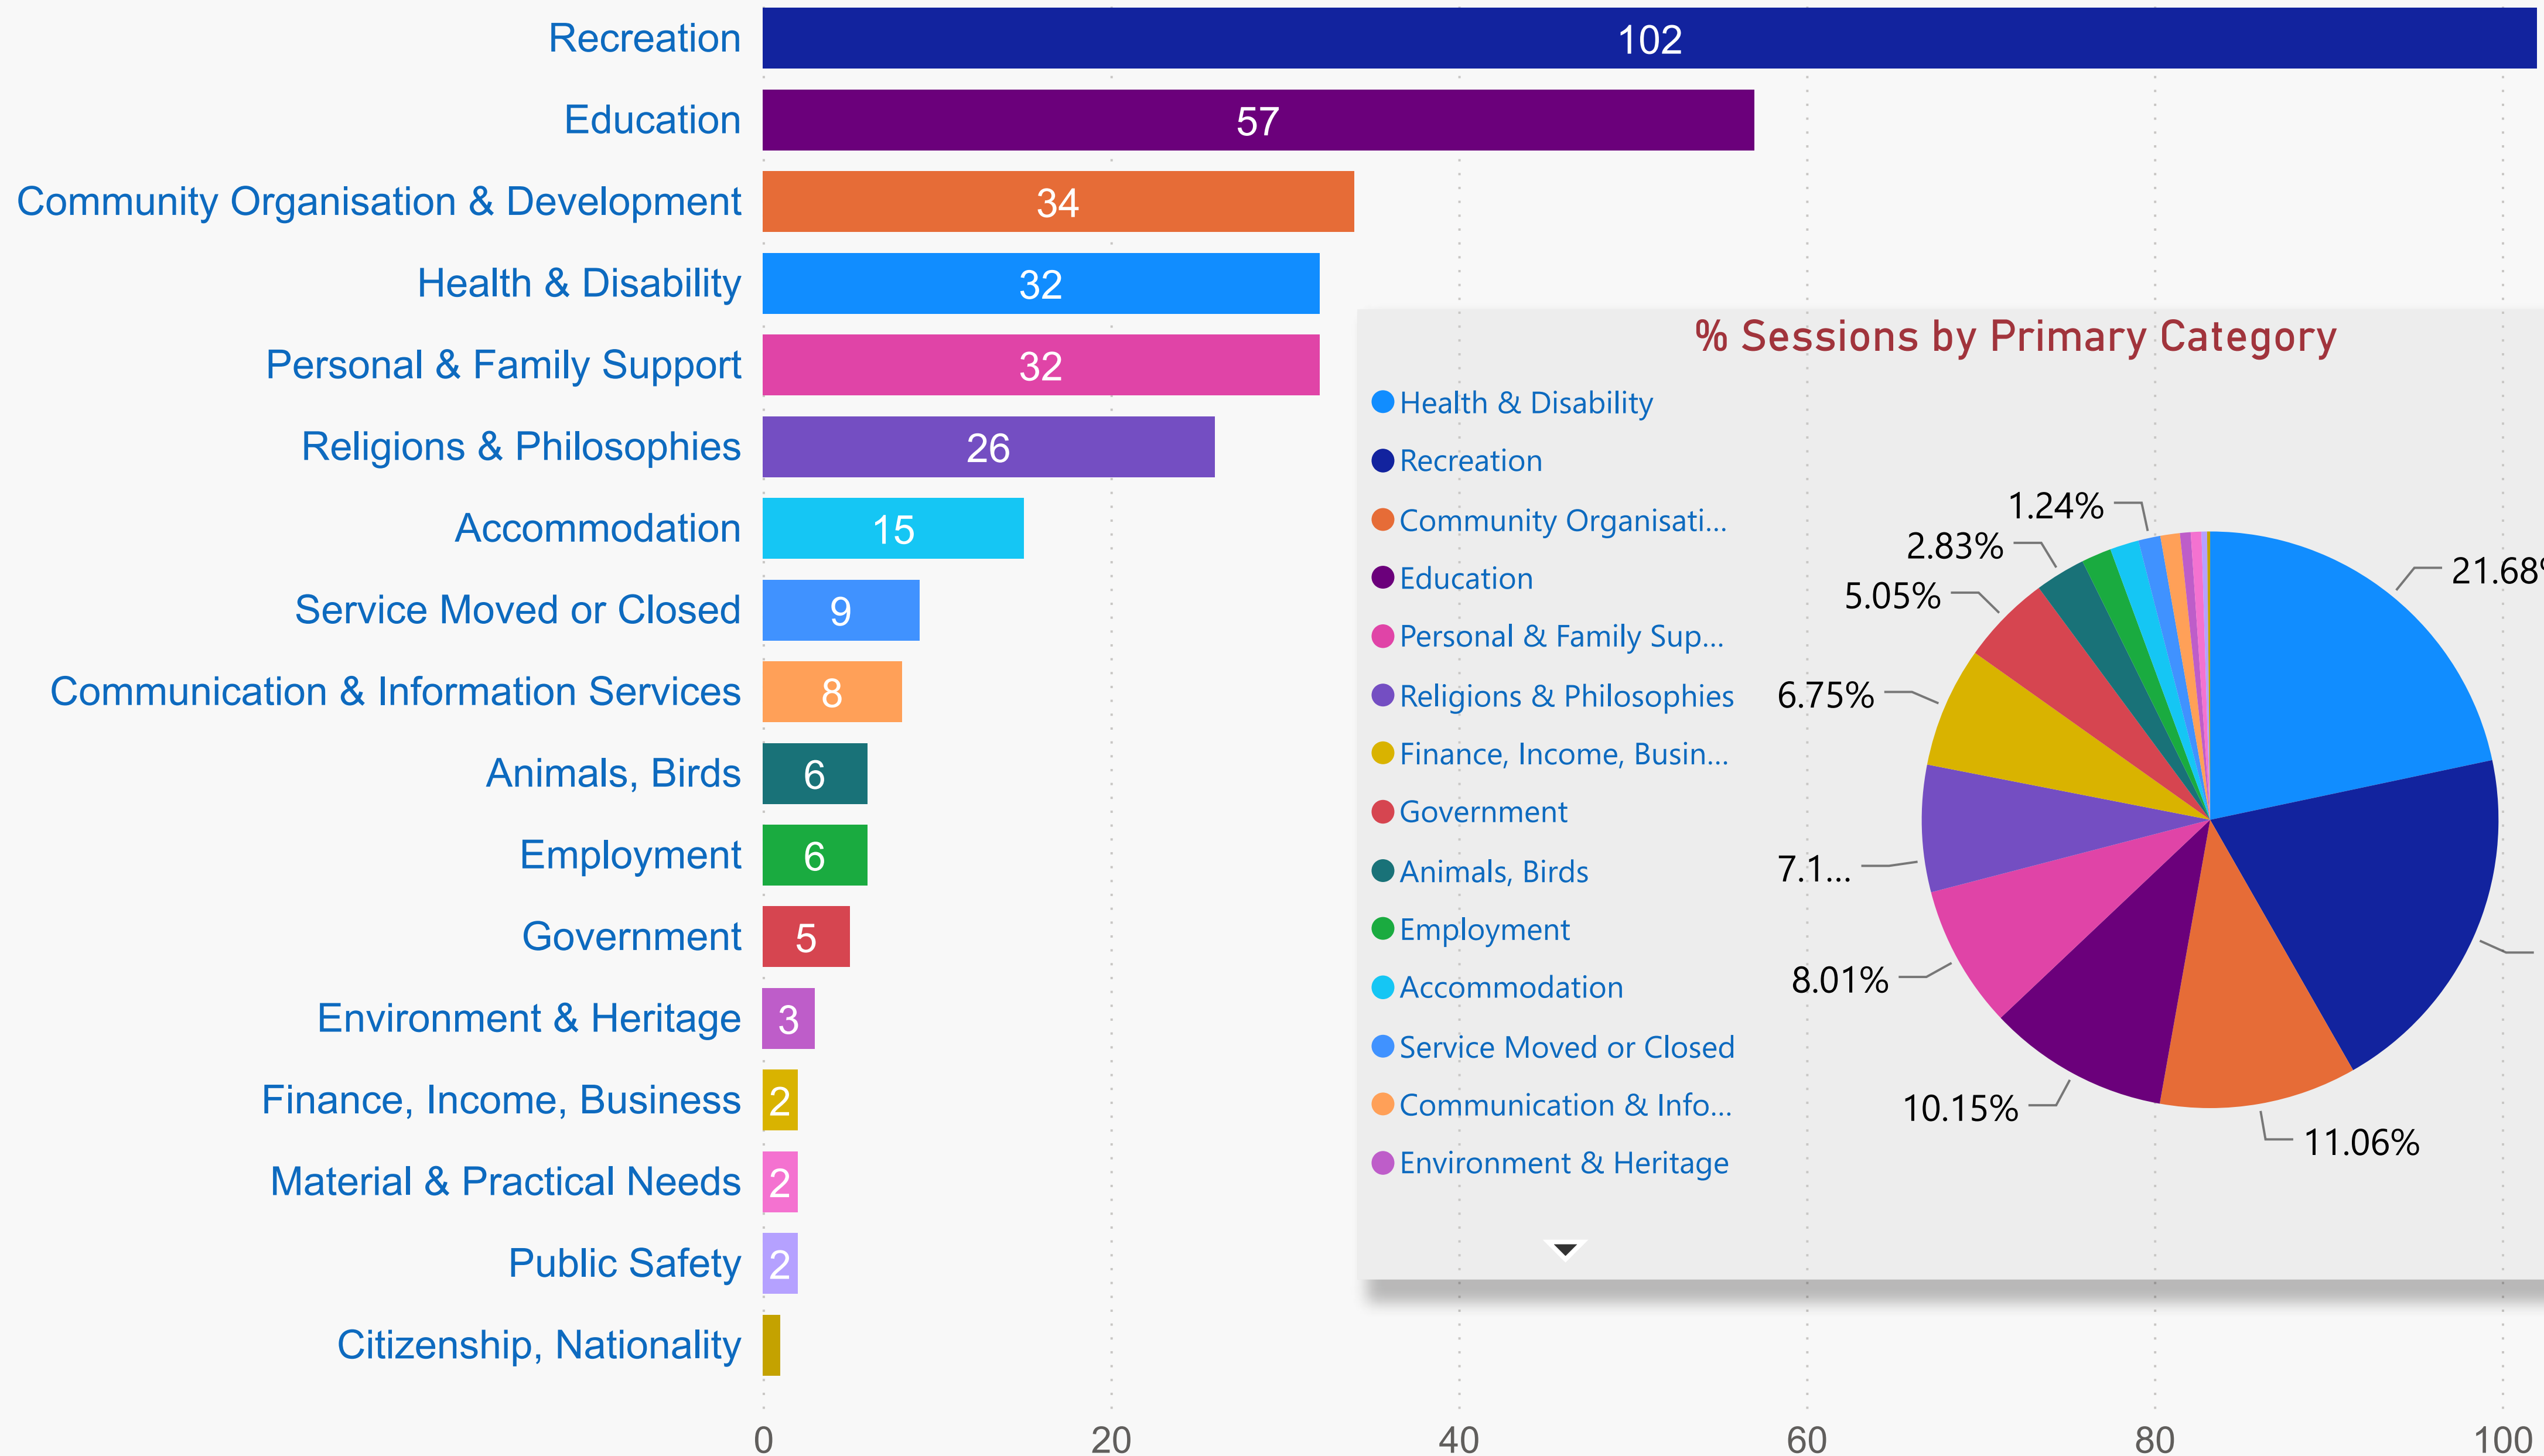

# Tea Tree Gully Council - Organizaton Count by Primary Category (FY 2019-2020)

# Tea Tree Gully Council - Organizations (Sessions by count - FY 2019-2020)

Northern Adelaide Palliative Care Service (Level 4)	1428
Centrelink - Modbury	991
North Eastern Community & Older Persons Ment...	670
U3A Tea Tree Gully	539
Police Station - Golden Grove	482
Harvey, Dr Richard MP - State Member for Newl...	457
Owenia House	412
Northern Adelaide Rehabilitation Service Day Re...	372
Fauna Rescue of SA Inc.	339
Masjid Abu Bakr Assiddiq - Wandana Mosque	251
Meals on Wheels SA - Modbury	244
Parents Without Partners (SA) Inc.	213
MAX Employment - Modbury	194
Northern Adelaide Local Health Network Day Re...	183
Golden Grove Boxing Gym	160
Modbury Hospital	158
Deaf Community & Sports SA Inc.	156
Luethen, Paula MP - State Member for King	146
Pinnacle College - Gilles Plains Campus	145

## Organizations - % of Total Sessions (count >= 40)

Sessions