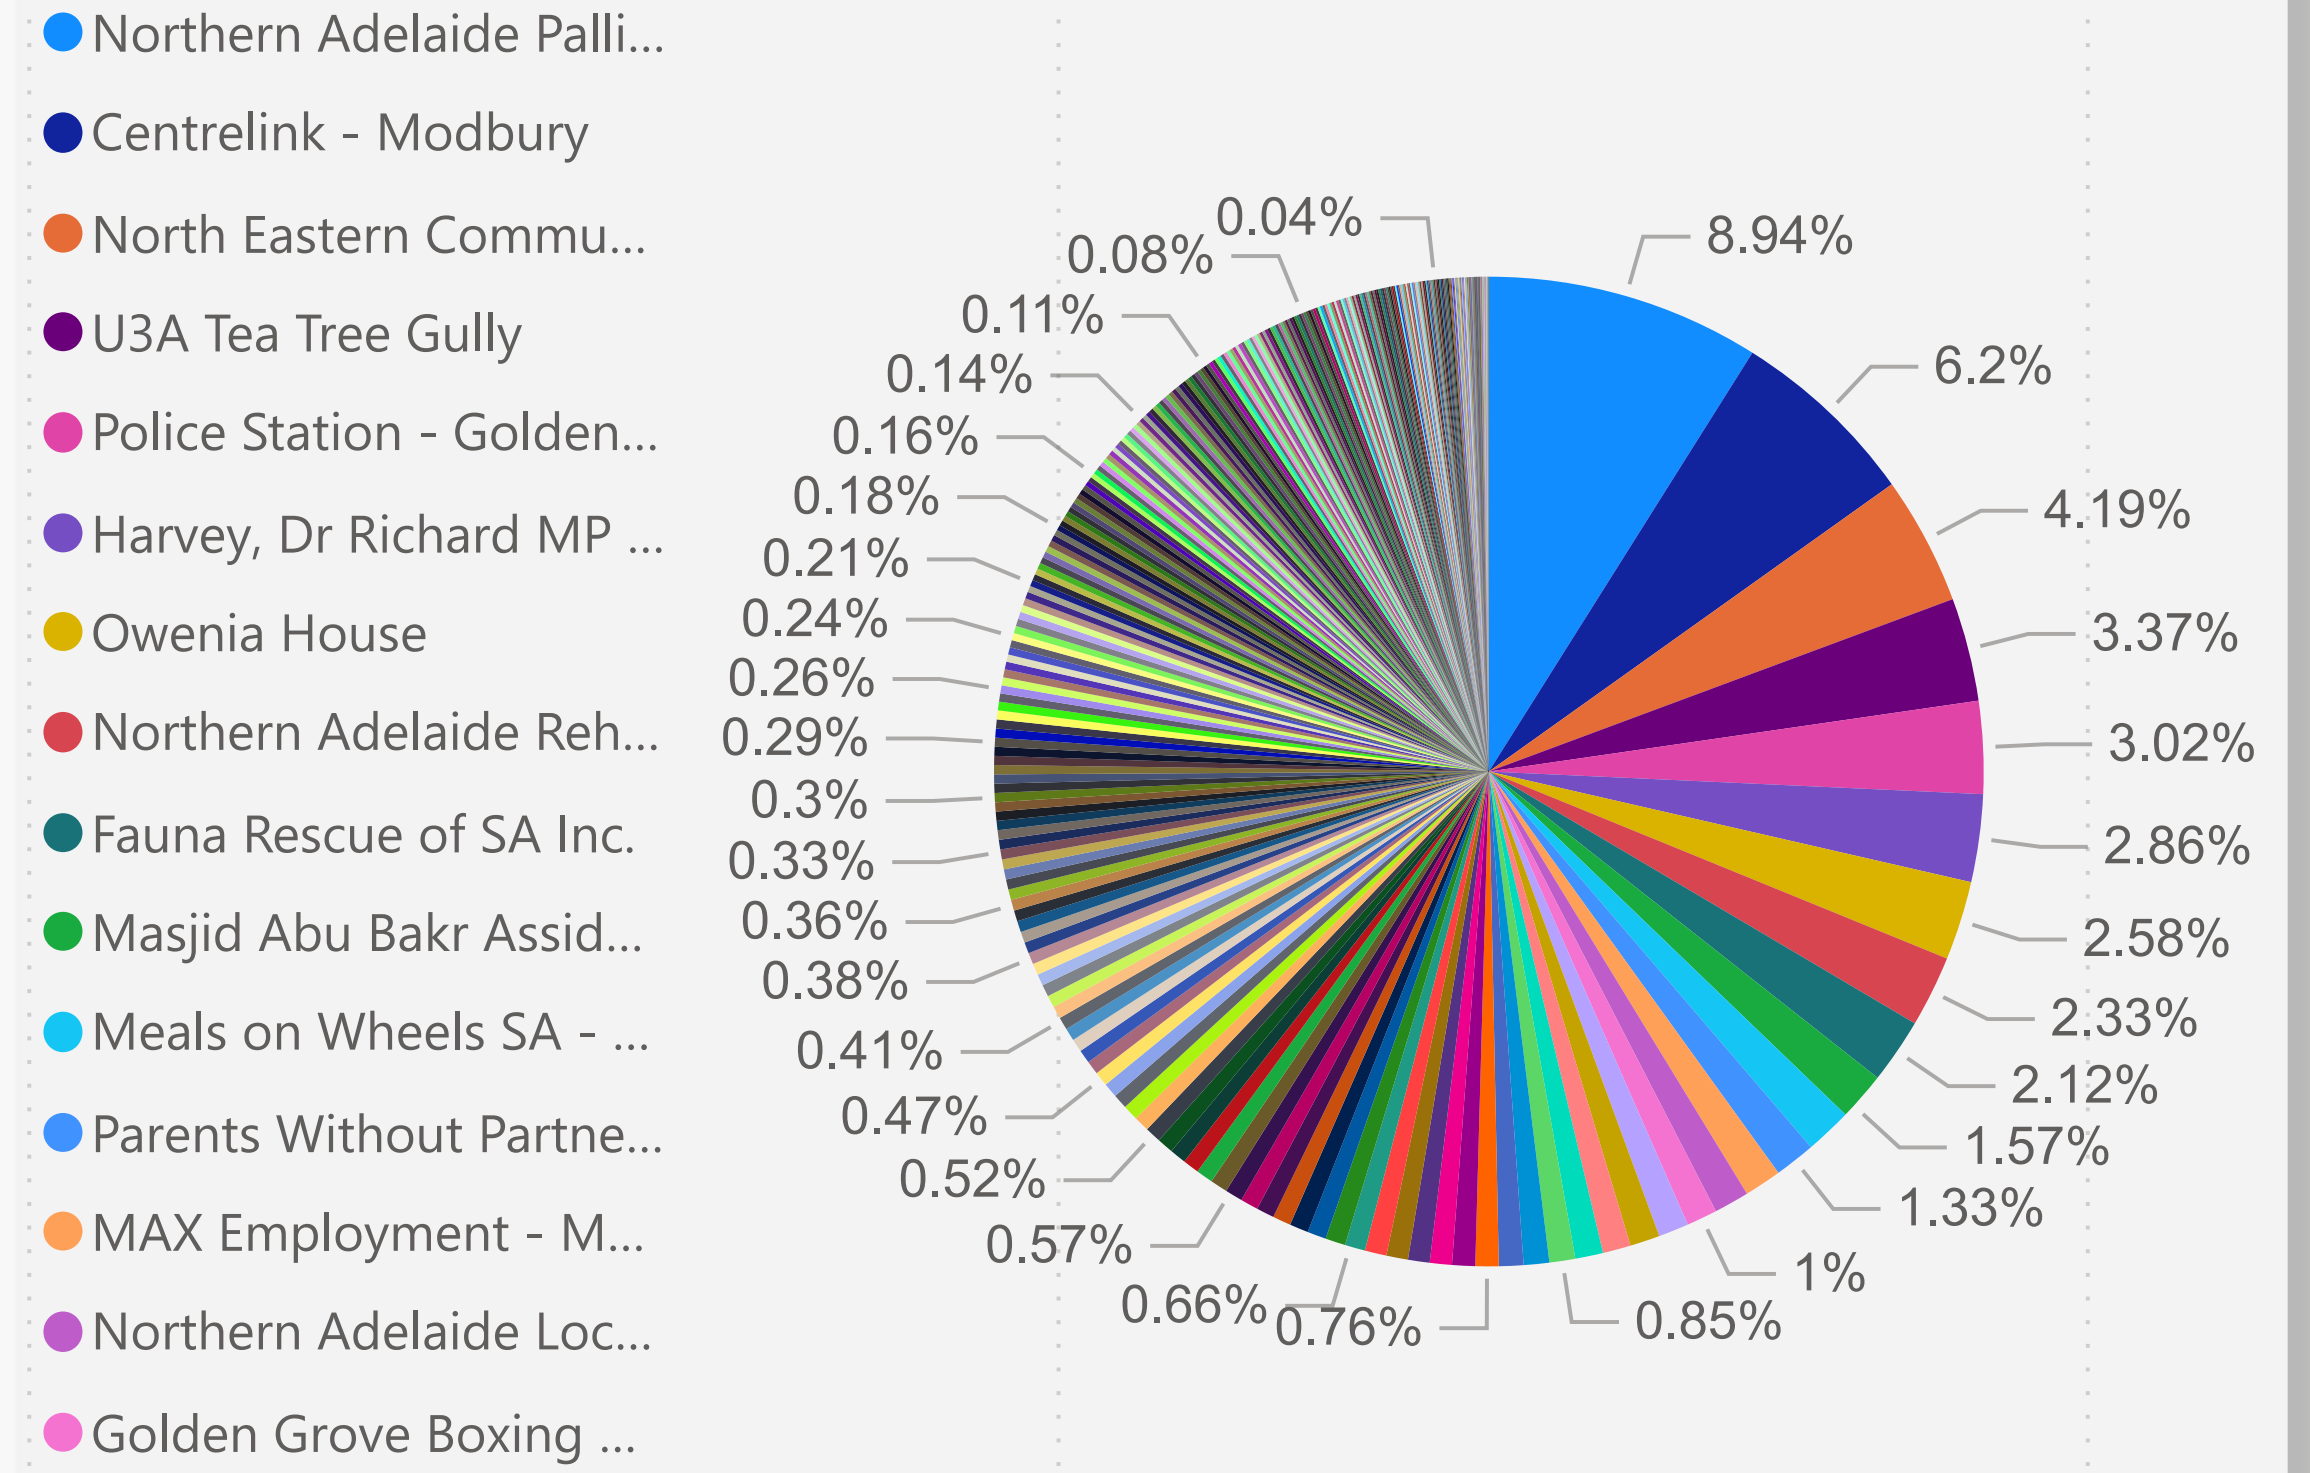

Tea Tree Gully Council - Organizations (Sessions by count - FY 2019-2020)

Northern Adelaide Palliative Care Service (Level 4)	1428
Centrelink - Modbury	991
North Eastern Community & Older Persons Ment...	670
U3A Tea Tree Gully	539
Police Station - Golden Grove	482
Harvey, Dr Richard MP - State Member for Newl...	457
Owenia House	412
Northern Adelaide Rehabilitation Service Day Re...	372
Fauna Rescue of SA Inc.	339
Masjid Abu Bakr Assiddiq - Wandana Mosque	251
Meals on Wheels SA - Modbury	244
Parents Without Partners (SA) Inc.	213
MAX Employment - Modbury	194
Northern Adelaide Local Health Network Day Re...	183
Golden Grove Boxing Gym	160
Modbury Hospital	158
Deaf Community & Sports SA Inc.	156
Luethen, Paula MP - State Member for King	146
Pinnacle College - Gilles Plains Campus	145

Organizations - % of Total Sessions (count >= 40)

Sessions