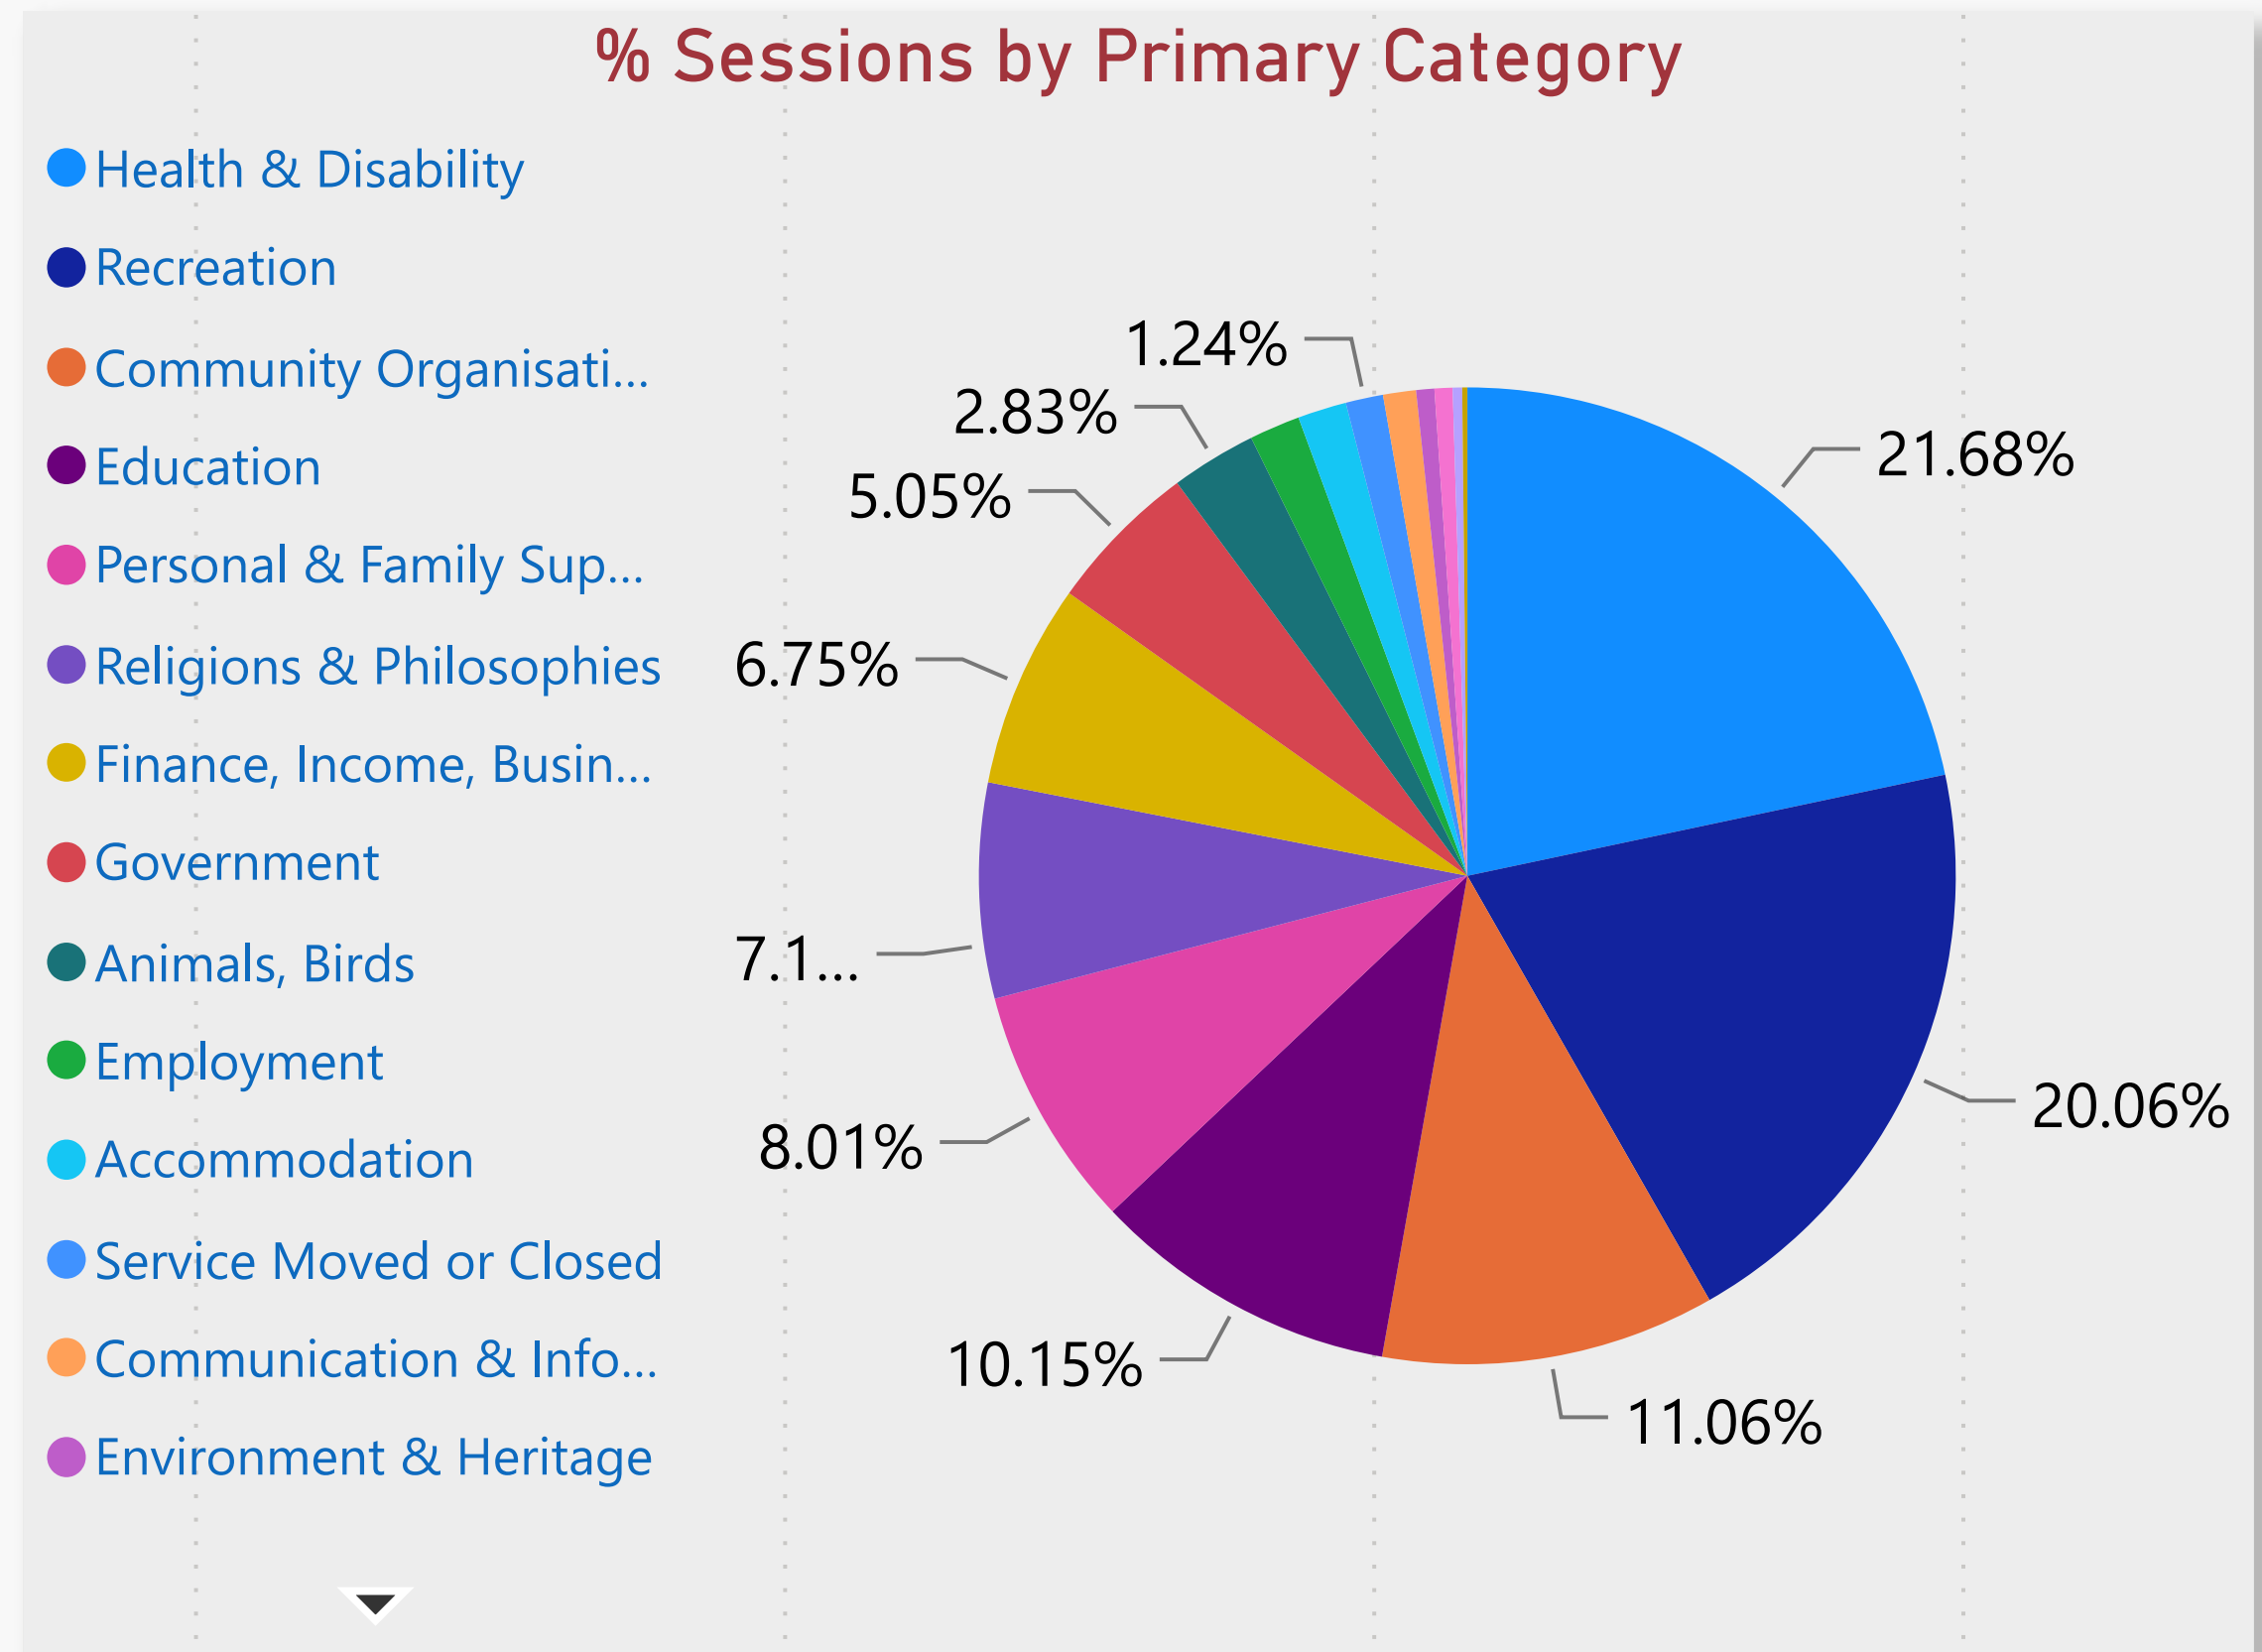

# Tea Tree Gully Council - Organizaton Count by Primary Category (FY 2019-2020)

## Organizations - % of Total Sessions (count >= 40)

Sessions